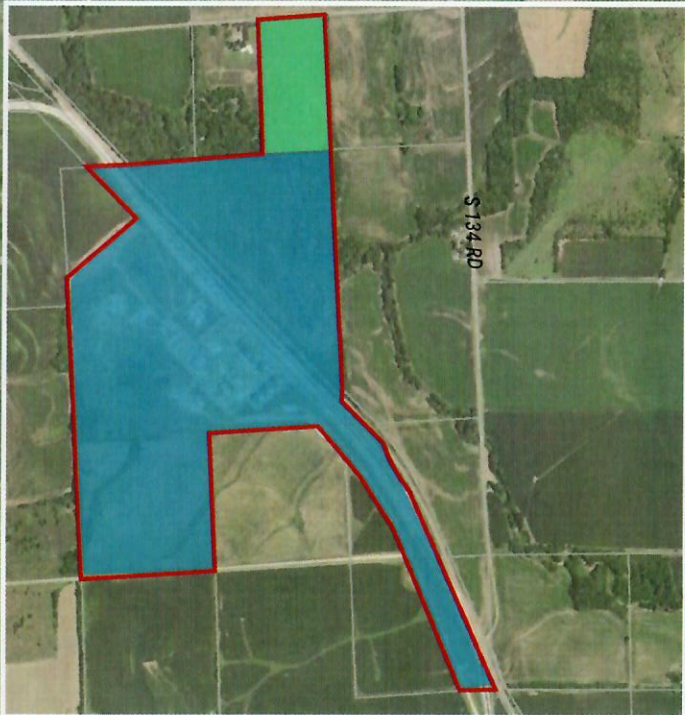

# ADAMS VILLAGE ZONING MAP (AS OF JAN 9, 2020)

**ETHANOL PLANT PROPERTIES**

	AGR
	C-1
	C-2
	I
	LLR
	R-1
	R-2
	ZONING JURISDICTION AS OF DEC 2019
	ADAMS VILLAGE BOUNDARY AS OF DEC 2019